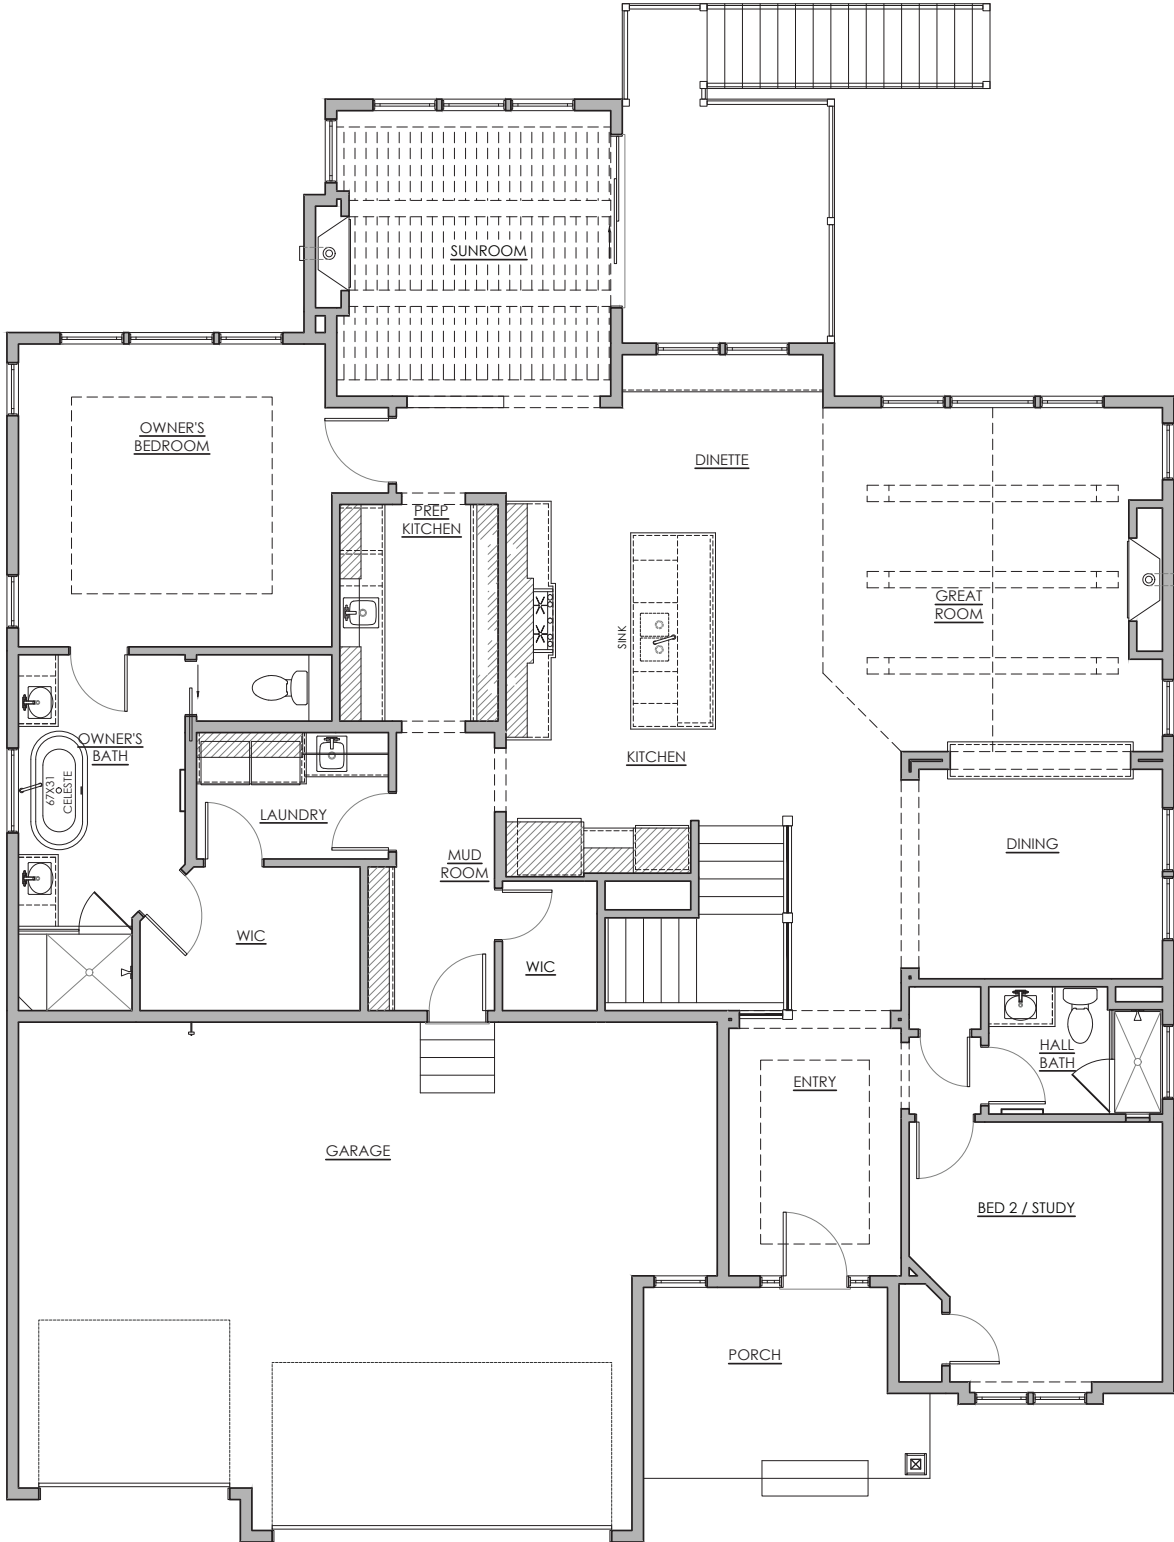

Redwood

LEGACY
SERIES

5 BEDROOM
3 BATHROOM
3,879 FINISHED SF

ELEVATION A ■ ■ ■ ■

Main Level

Redwood LEGACY SERIES

2,235 FINISHED SF
9' CEILINGS (10' OPT.)

*NOTE: Plan dimensions and square footage numbers are approximate, actual plans may vary slightly.

Lower Level

Redwood LEGACY SERIES

1,644 FINISHED SF
8' CEILINGS (9' OPT.)

Main:	2,235	Garage:	756
Lower:	1,644	Unfinished:	362
		House Width:	53' - 0"
Total Finished:	3,879		

*NOTE: Plan dimensions and square footage numbers are approximate, actual plans may vary slightly.